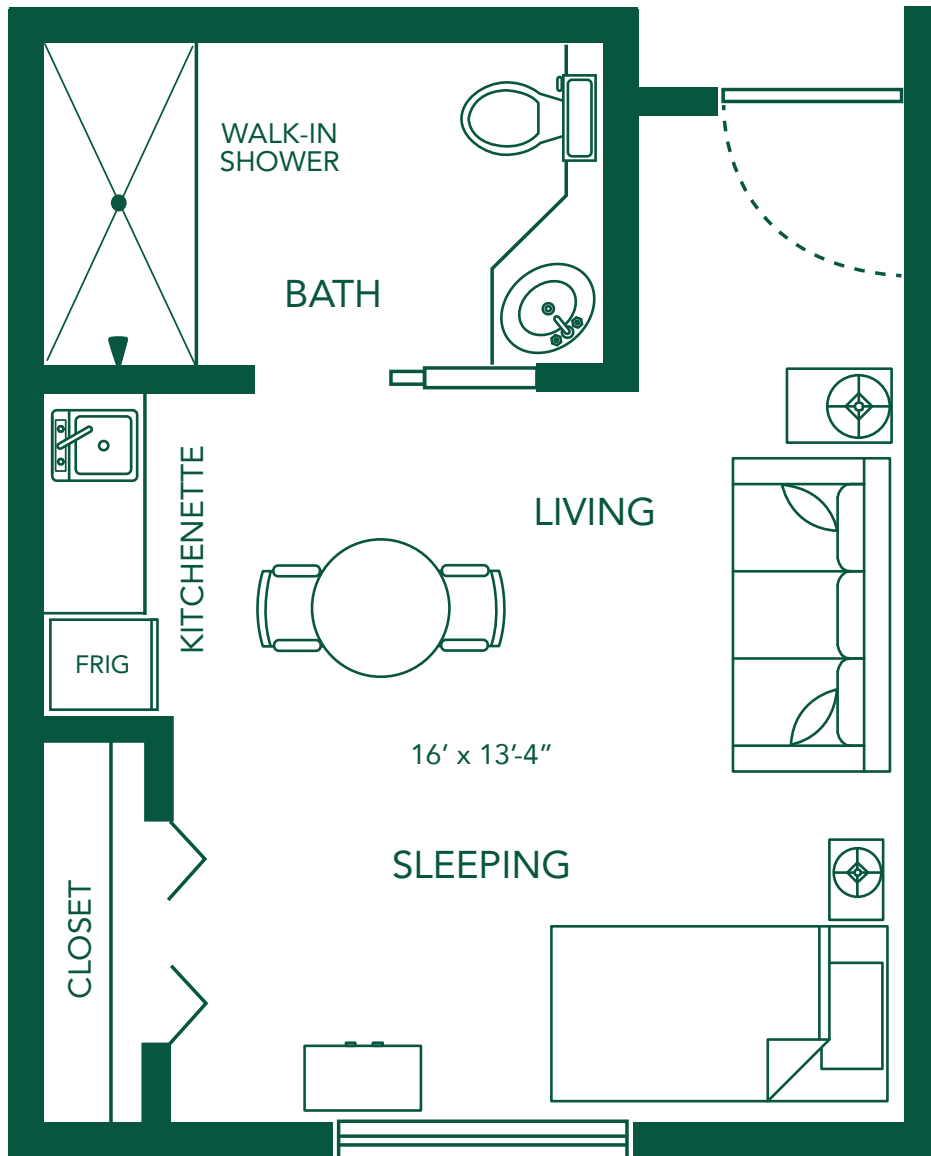

MENNOWOOD RETIREMENT COMMUNITY
ASSISTED LIVING FLOOR PLANS

ZALEA

310 Square Feet

All dimensions are approximate.