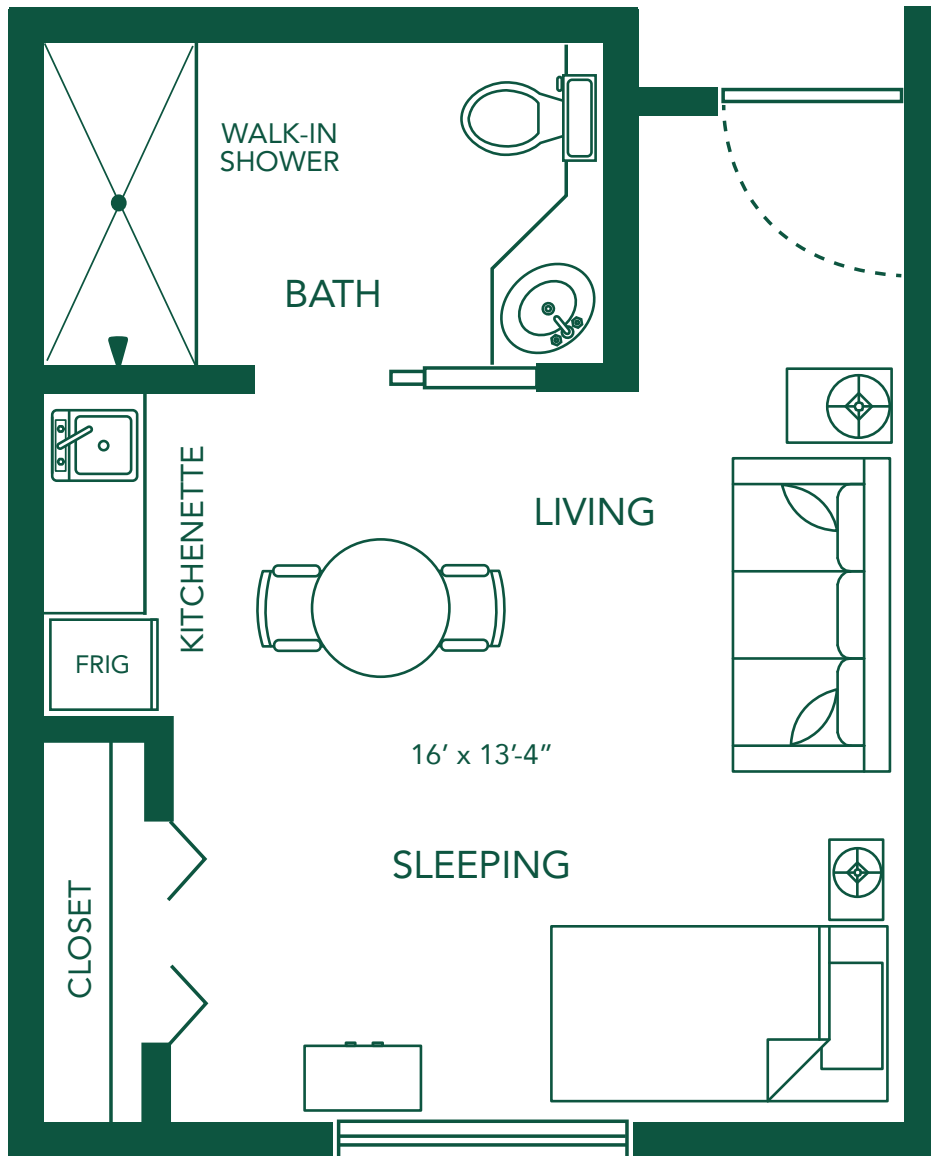

MENNOWOOD RETIREMENT COMMUNITY
ASSISTED LIVING FLOOR PLANS

ZALEA

310 Square Feet

All dimensions are approximate.