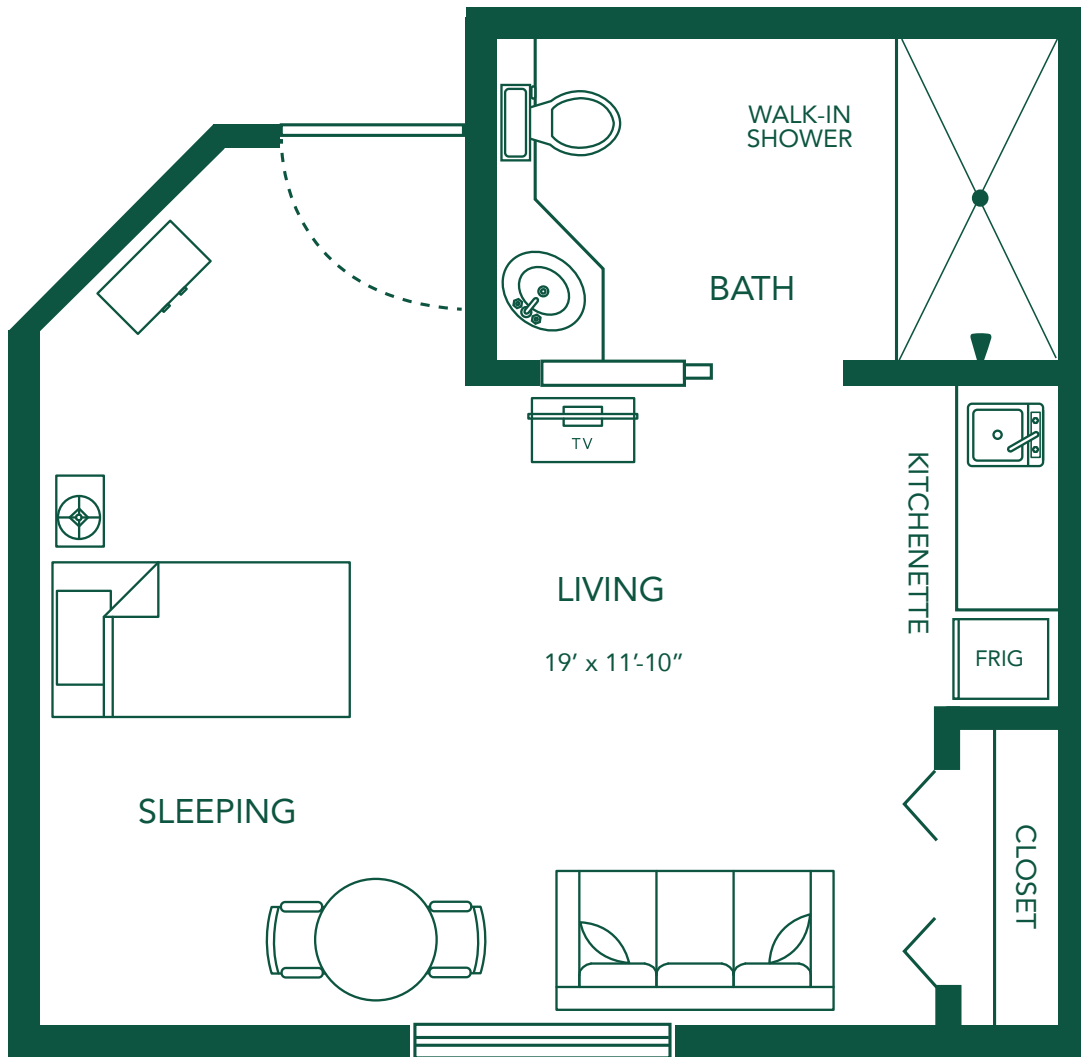

MENNOWOOD RETIREMENT COMMUNITY
ASSISTED LIVING FLOOR PLANS

BOXWOOD
324 Square Feet

All dimensions are approximate.