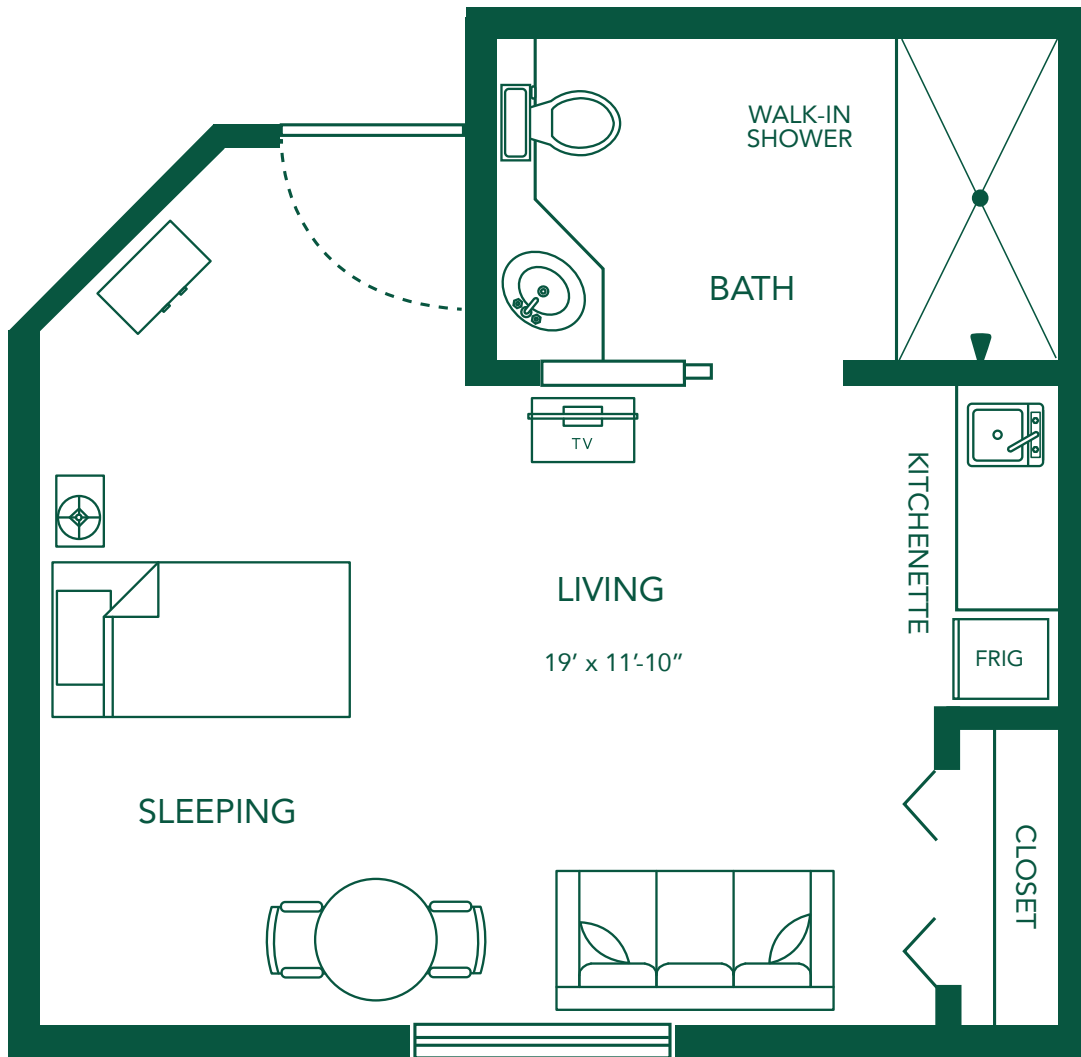

MENNOWOOD RETIREMENT COMMUNITY
ASSISTED LIVING FLOOR PLANS

BOXWOOD
324 Square Feet

All dimensions are approximate.