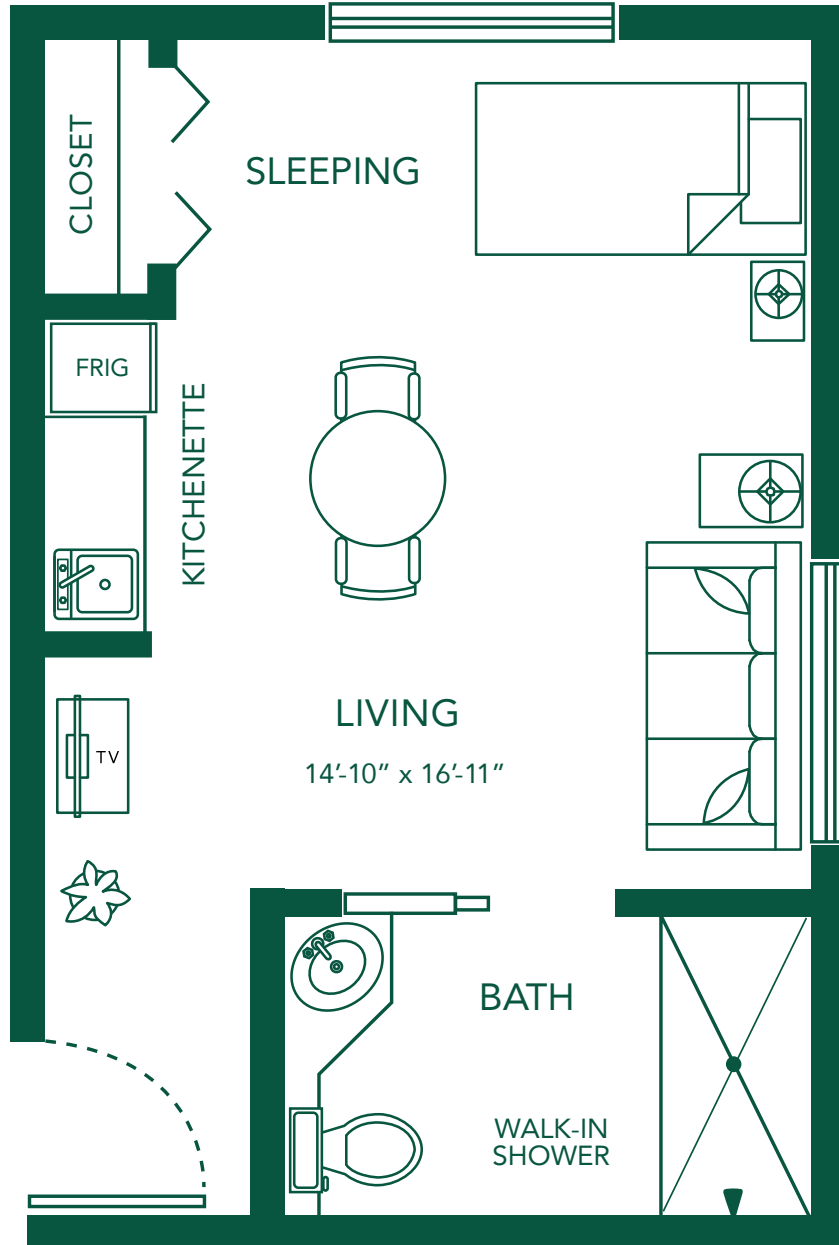

MENNOWOOD RETIREMENT COMMUNITY
ASSISTED LIVING FLOOR PLANS

AMELLIA

347 Square Feet

All dimensions are approximate.