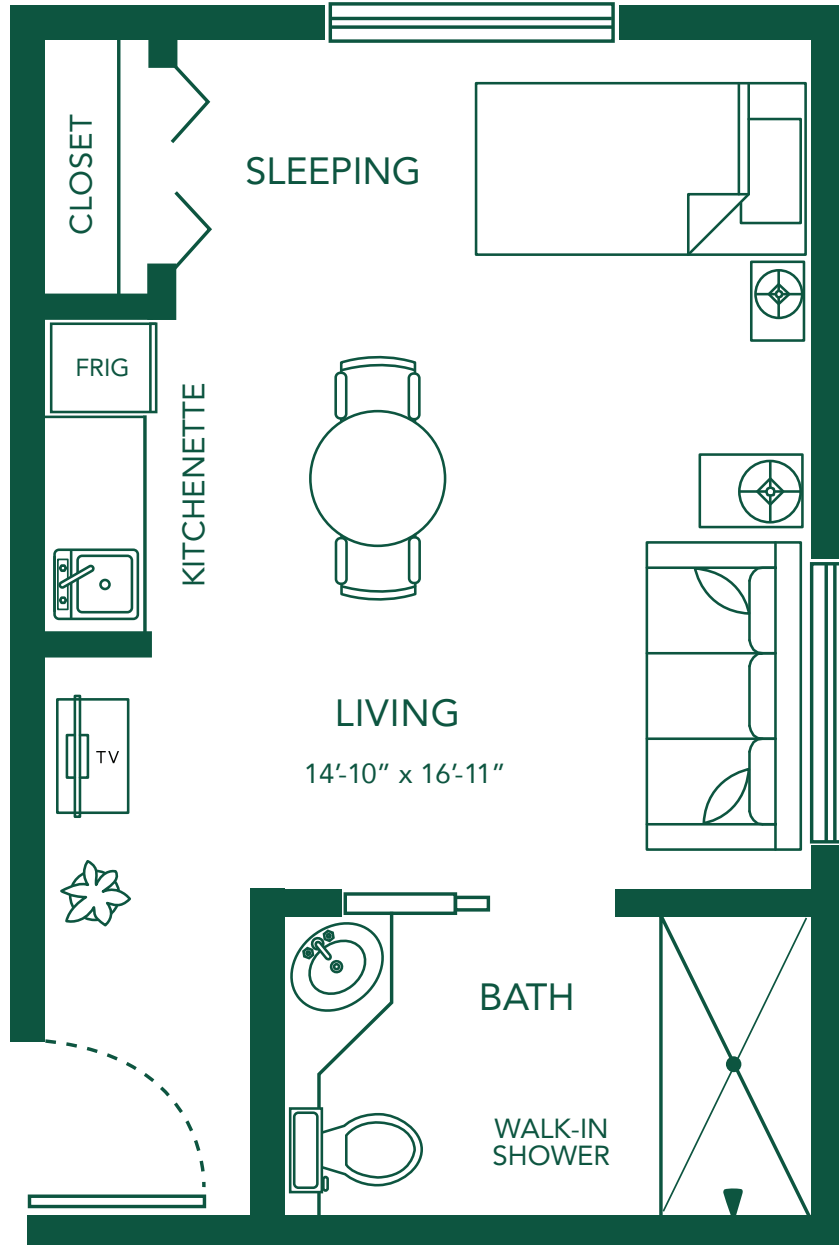

MENNOWOOD RETIREMENT COMMUNITY
ASSISTED LIVING FLOOR PLANS

AMELLIA

347 Square Feet

All dimensions are approximate.