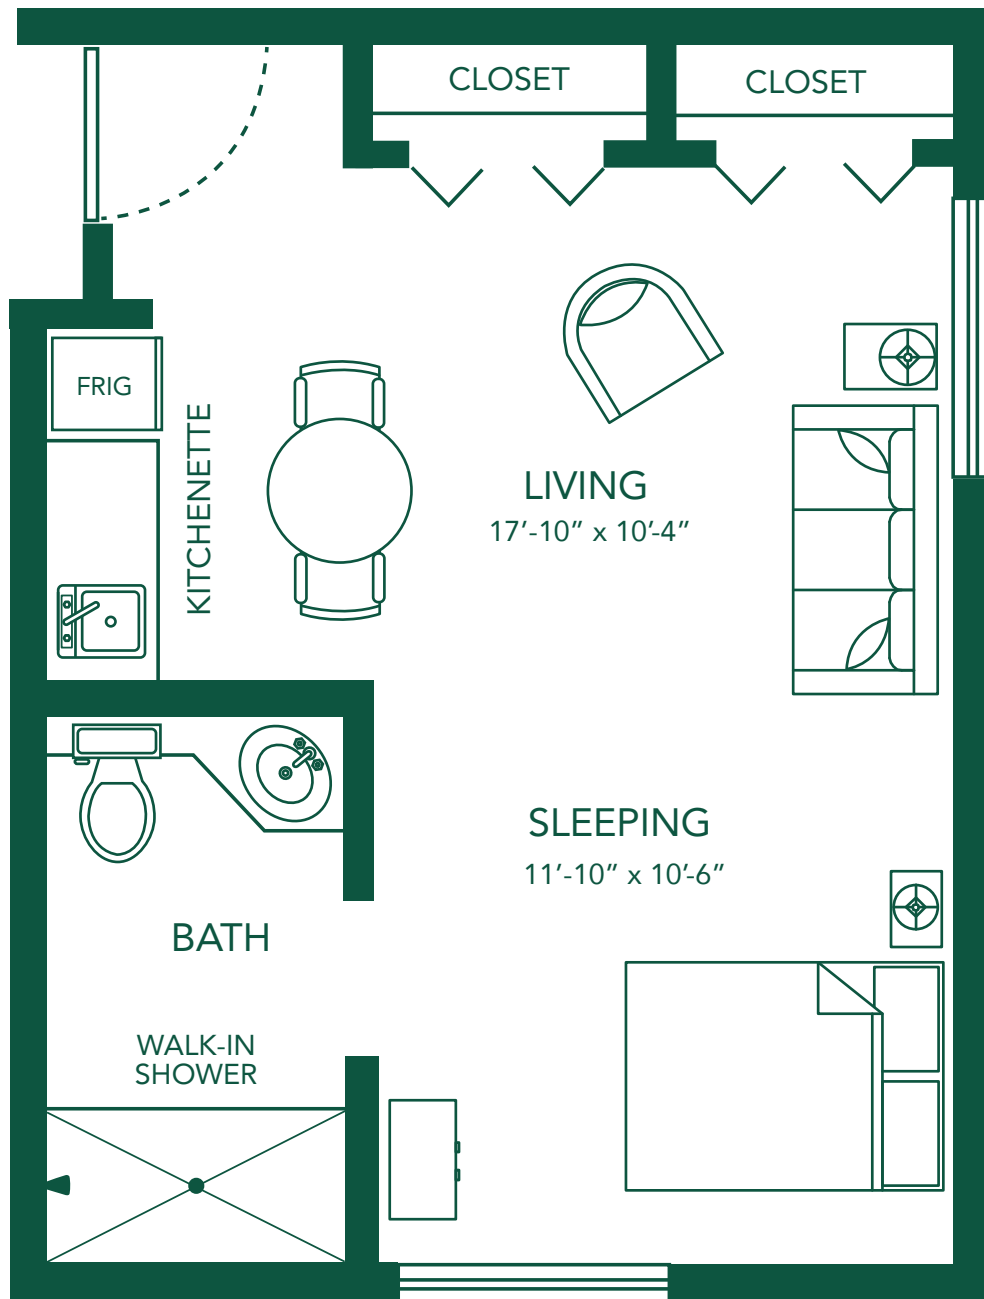

MENNOWOOD RETIREMENT COMMUNITY
ASSISTED LIVING FLOOR PLANS

AYLILY

417 Square Feet

All dimensions are approximate.