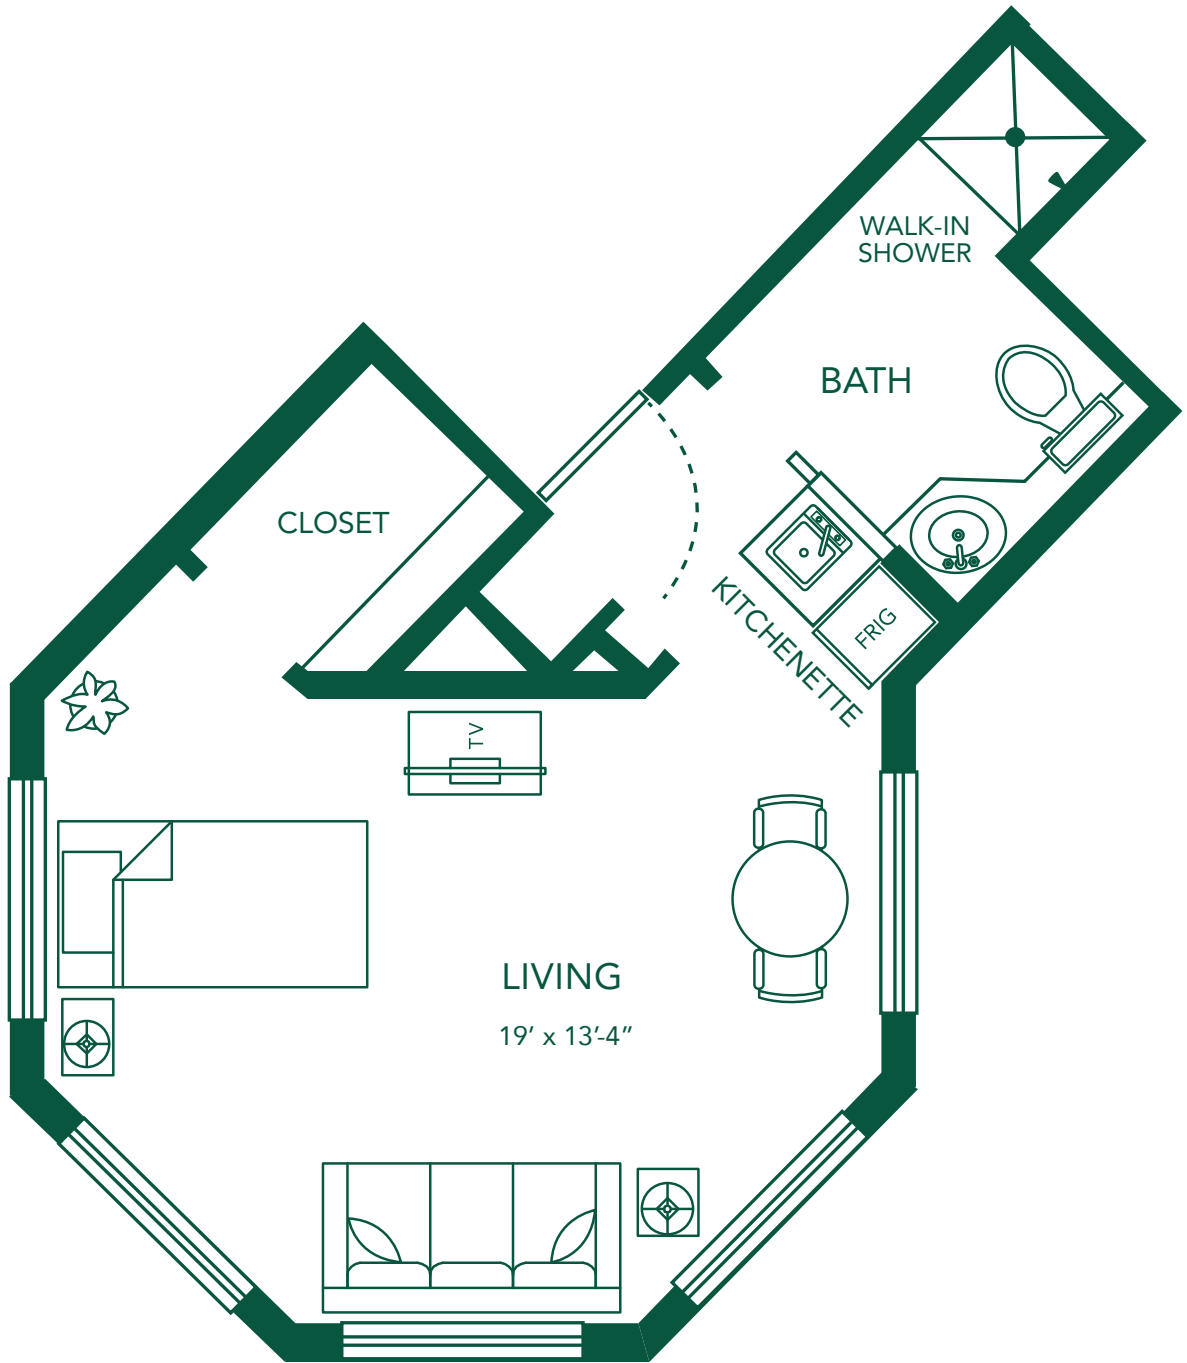

MENNOWOOD RETIREMENT COMMUNITY
ASSISTED LIVING FLOOR PLANS

 **LM**
375 Square Feet

All dimensions are approximate.