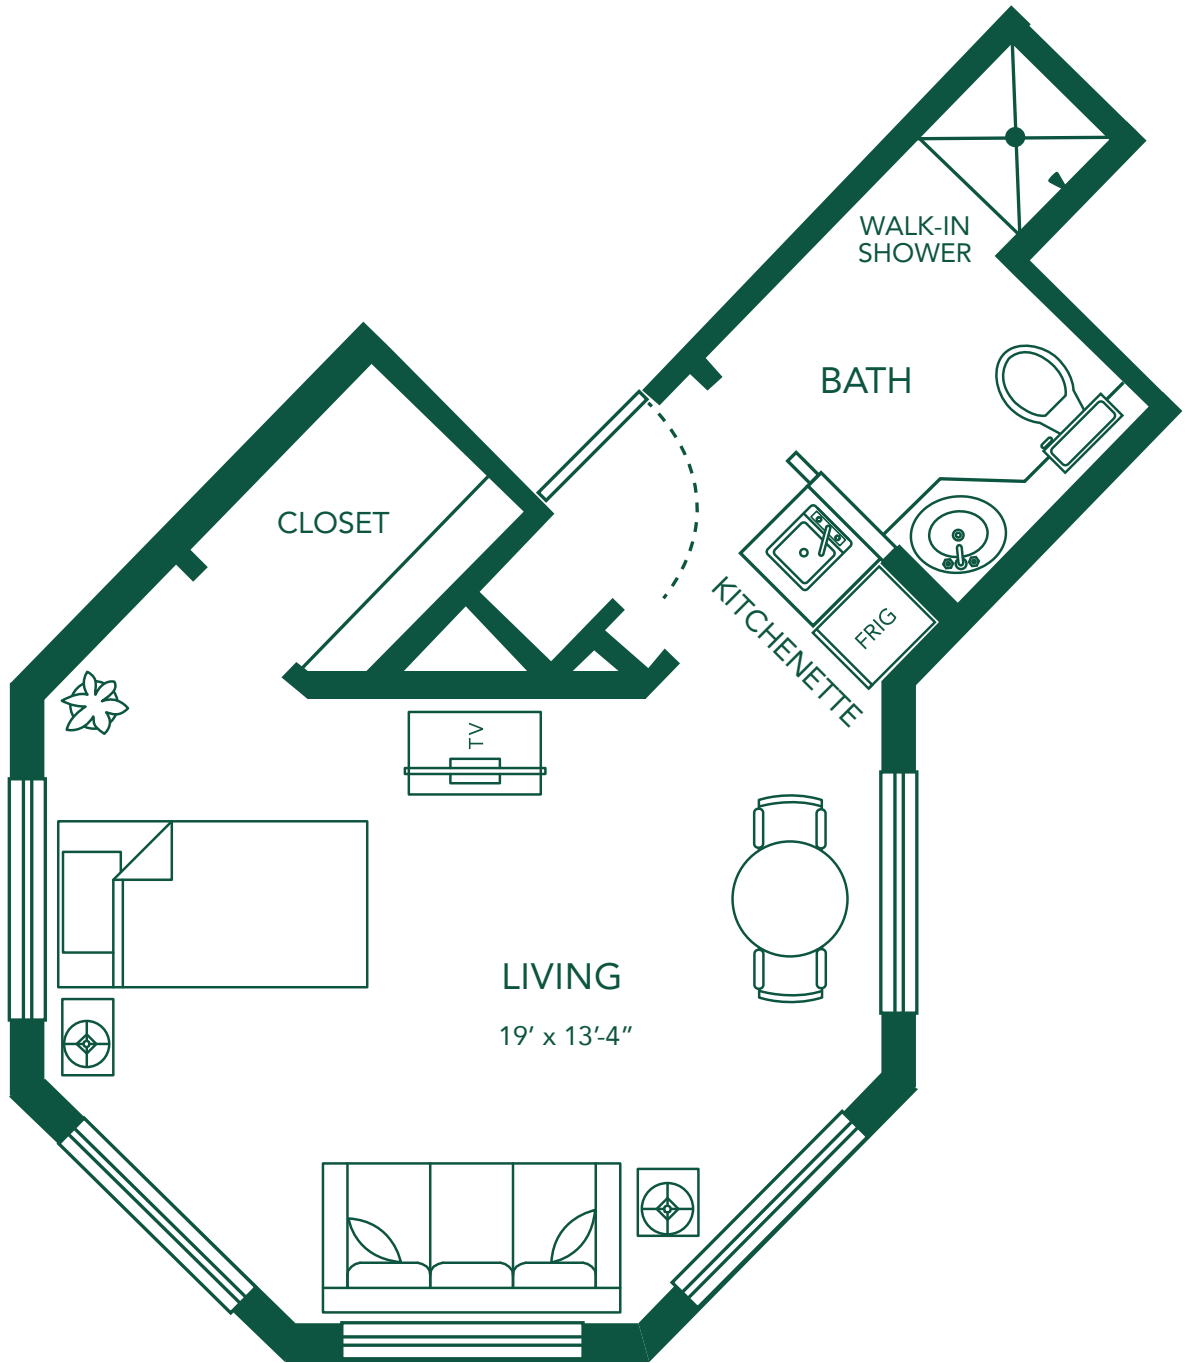

MENNOWOOD RETIREMENT COMMUNITY  
**ASSISTED LIVING FLOOR PLANS**

 **LM**  
375 Square Feet

All dimensions are approximate.