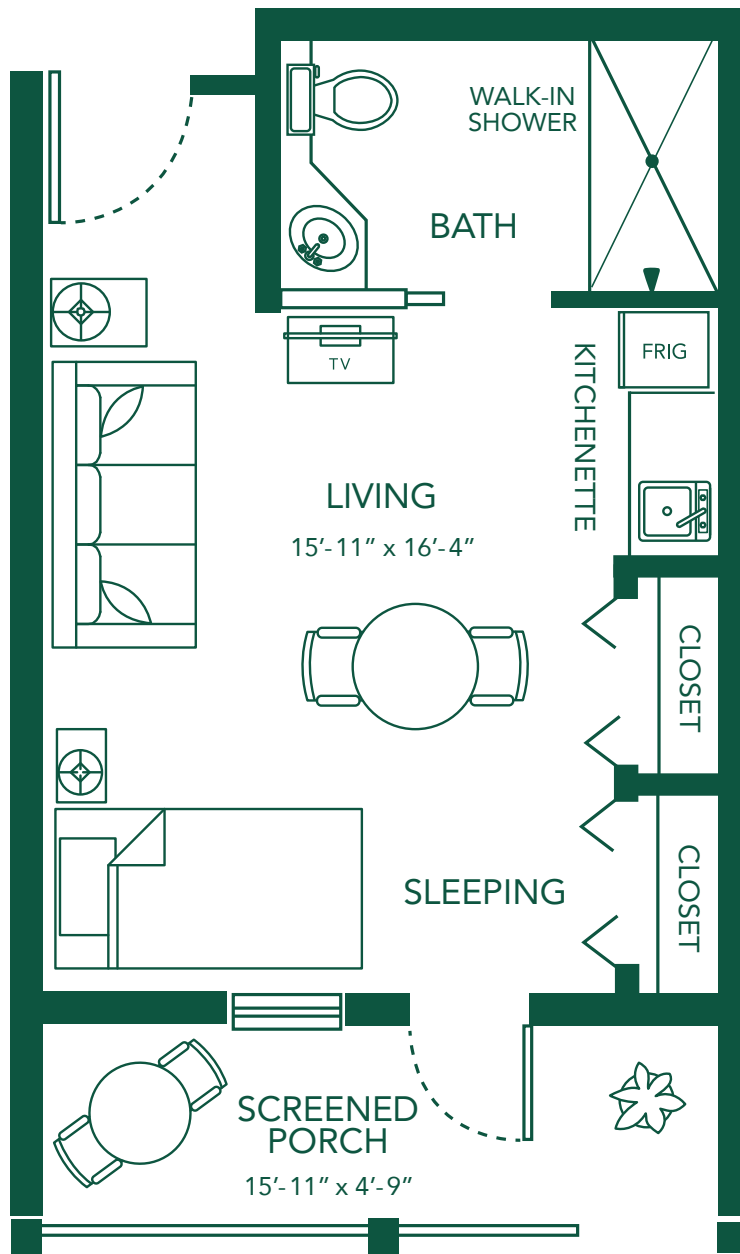

MENNOWOOD RETIREMENT COMMUNITY
ASSISTED LIVING FLOOR PLANS

FIR

356 Square Feet

All dimensions are approximate.