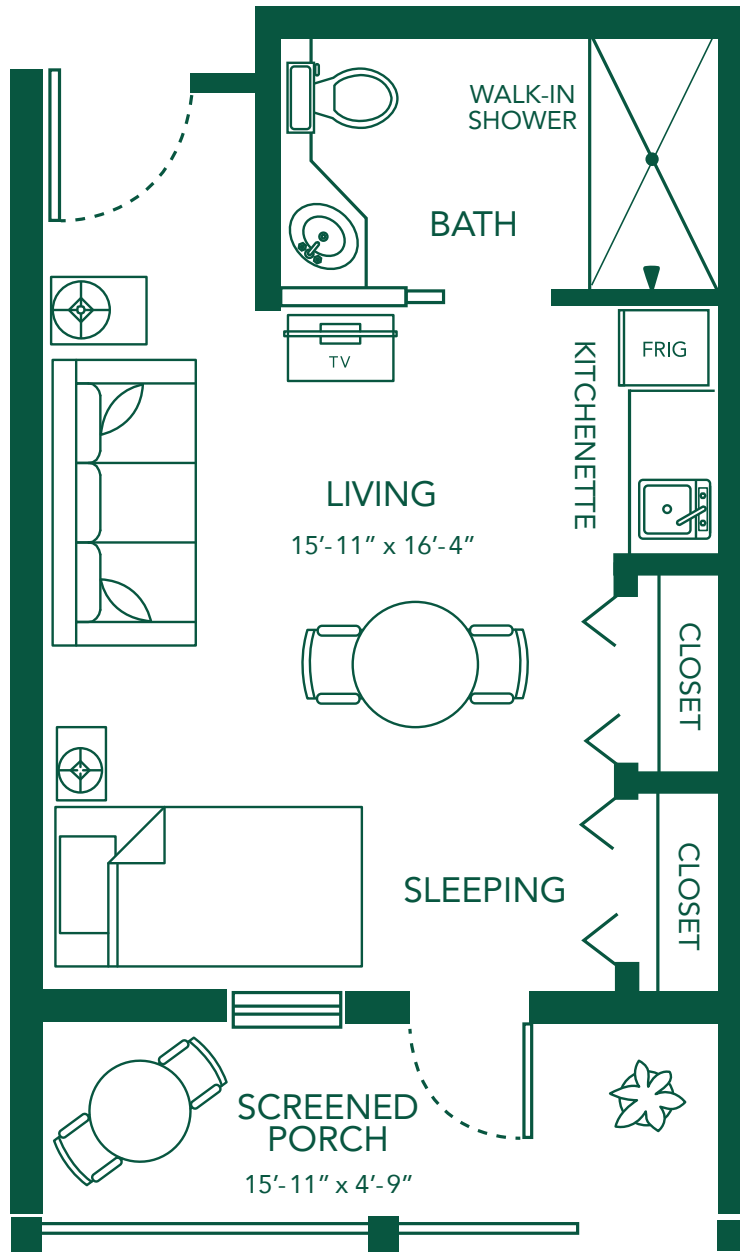

MENNOWOOD RETIREMENT COMMUNITY  
ASSISTED LIVING FLOOR PLANS

356 Square Feet

All dimensions are approximate.