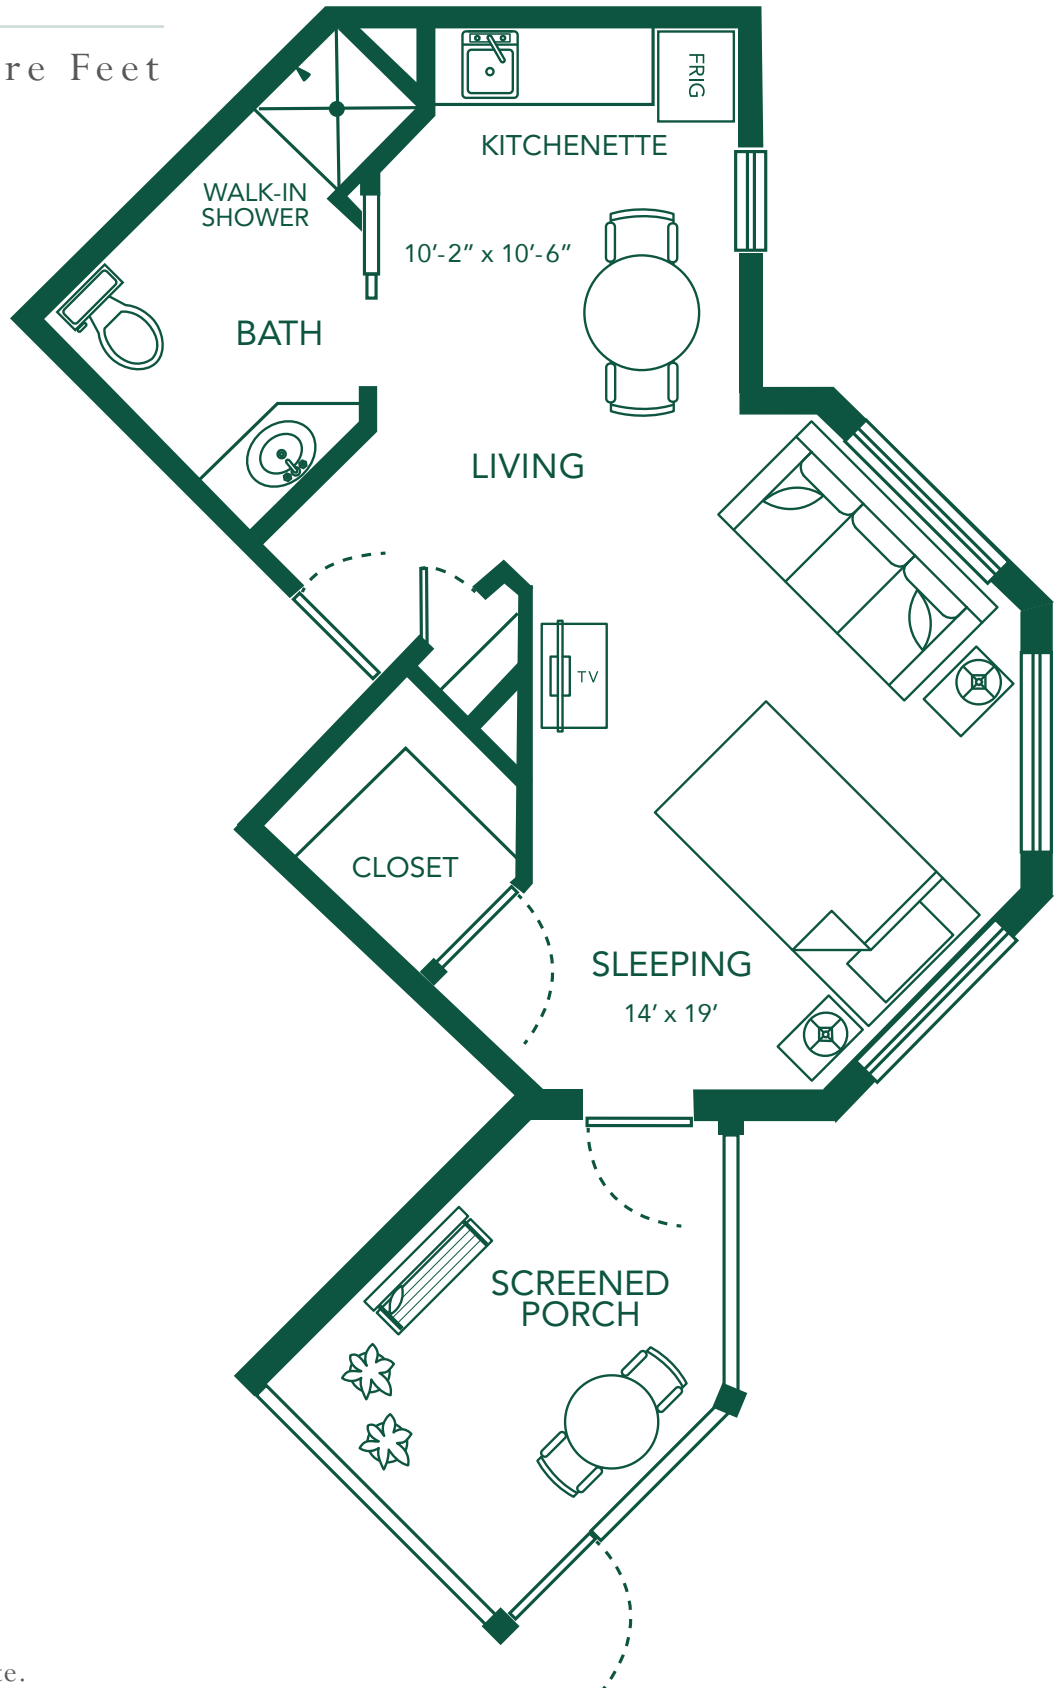

MENNOWOOD RETIREMENT COMMUNITY  
ASSISTED LIVING FLOOR PLANS

HYDRANGEA

653 Square Feet

All dimensions are approximate.